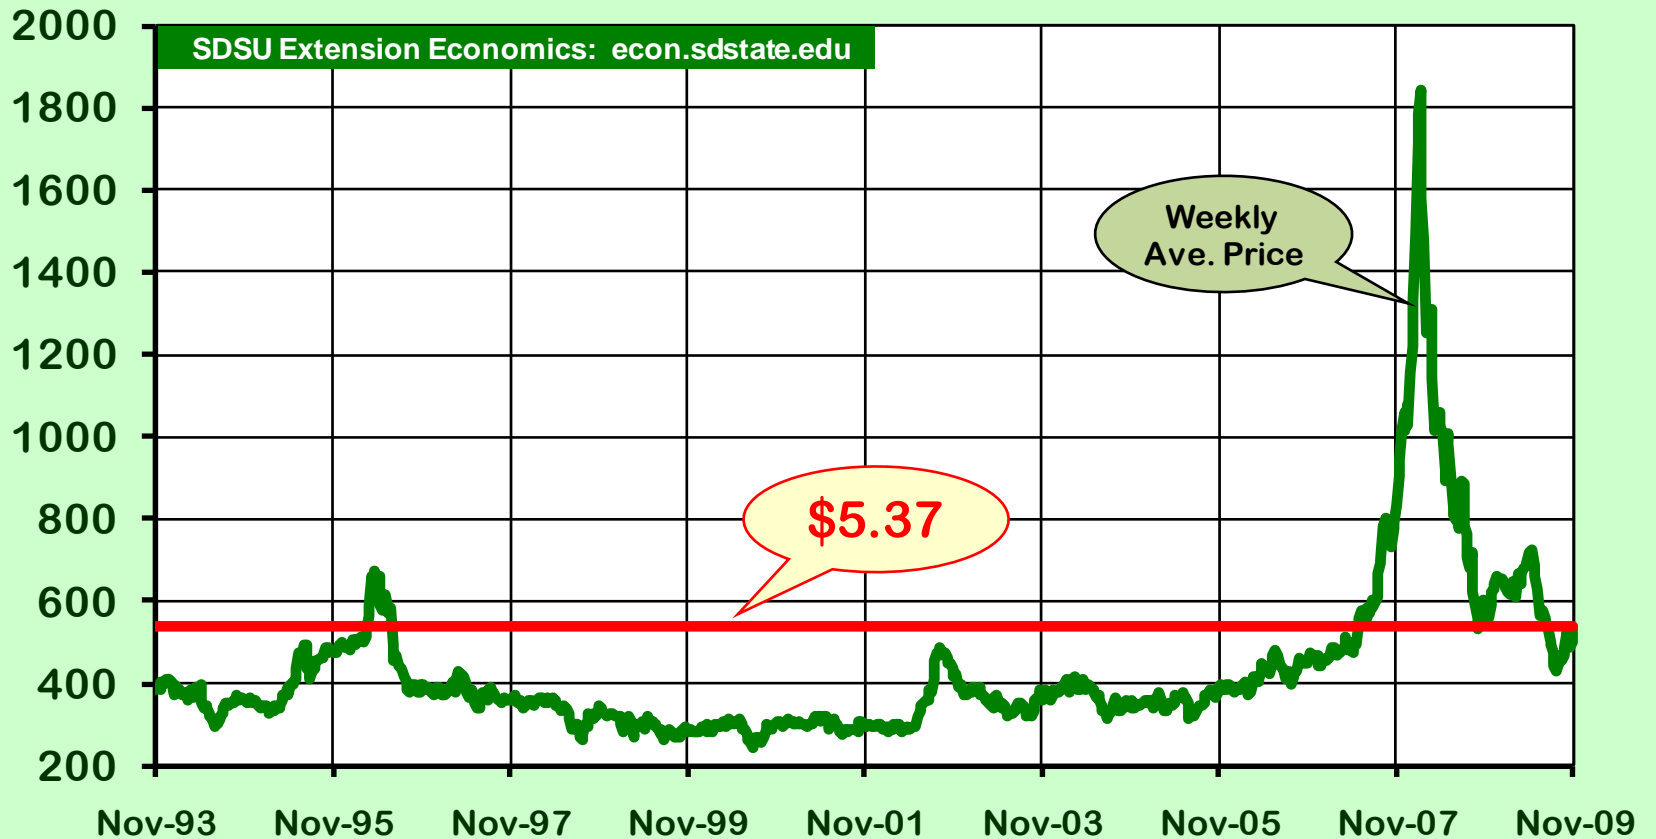

East Central SD HRS Wheat Prices: 1993-2009

— Weekly Ave. Price   — November 19, 2009